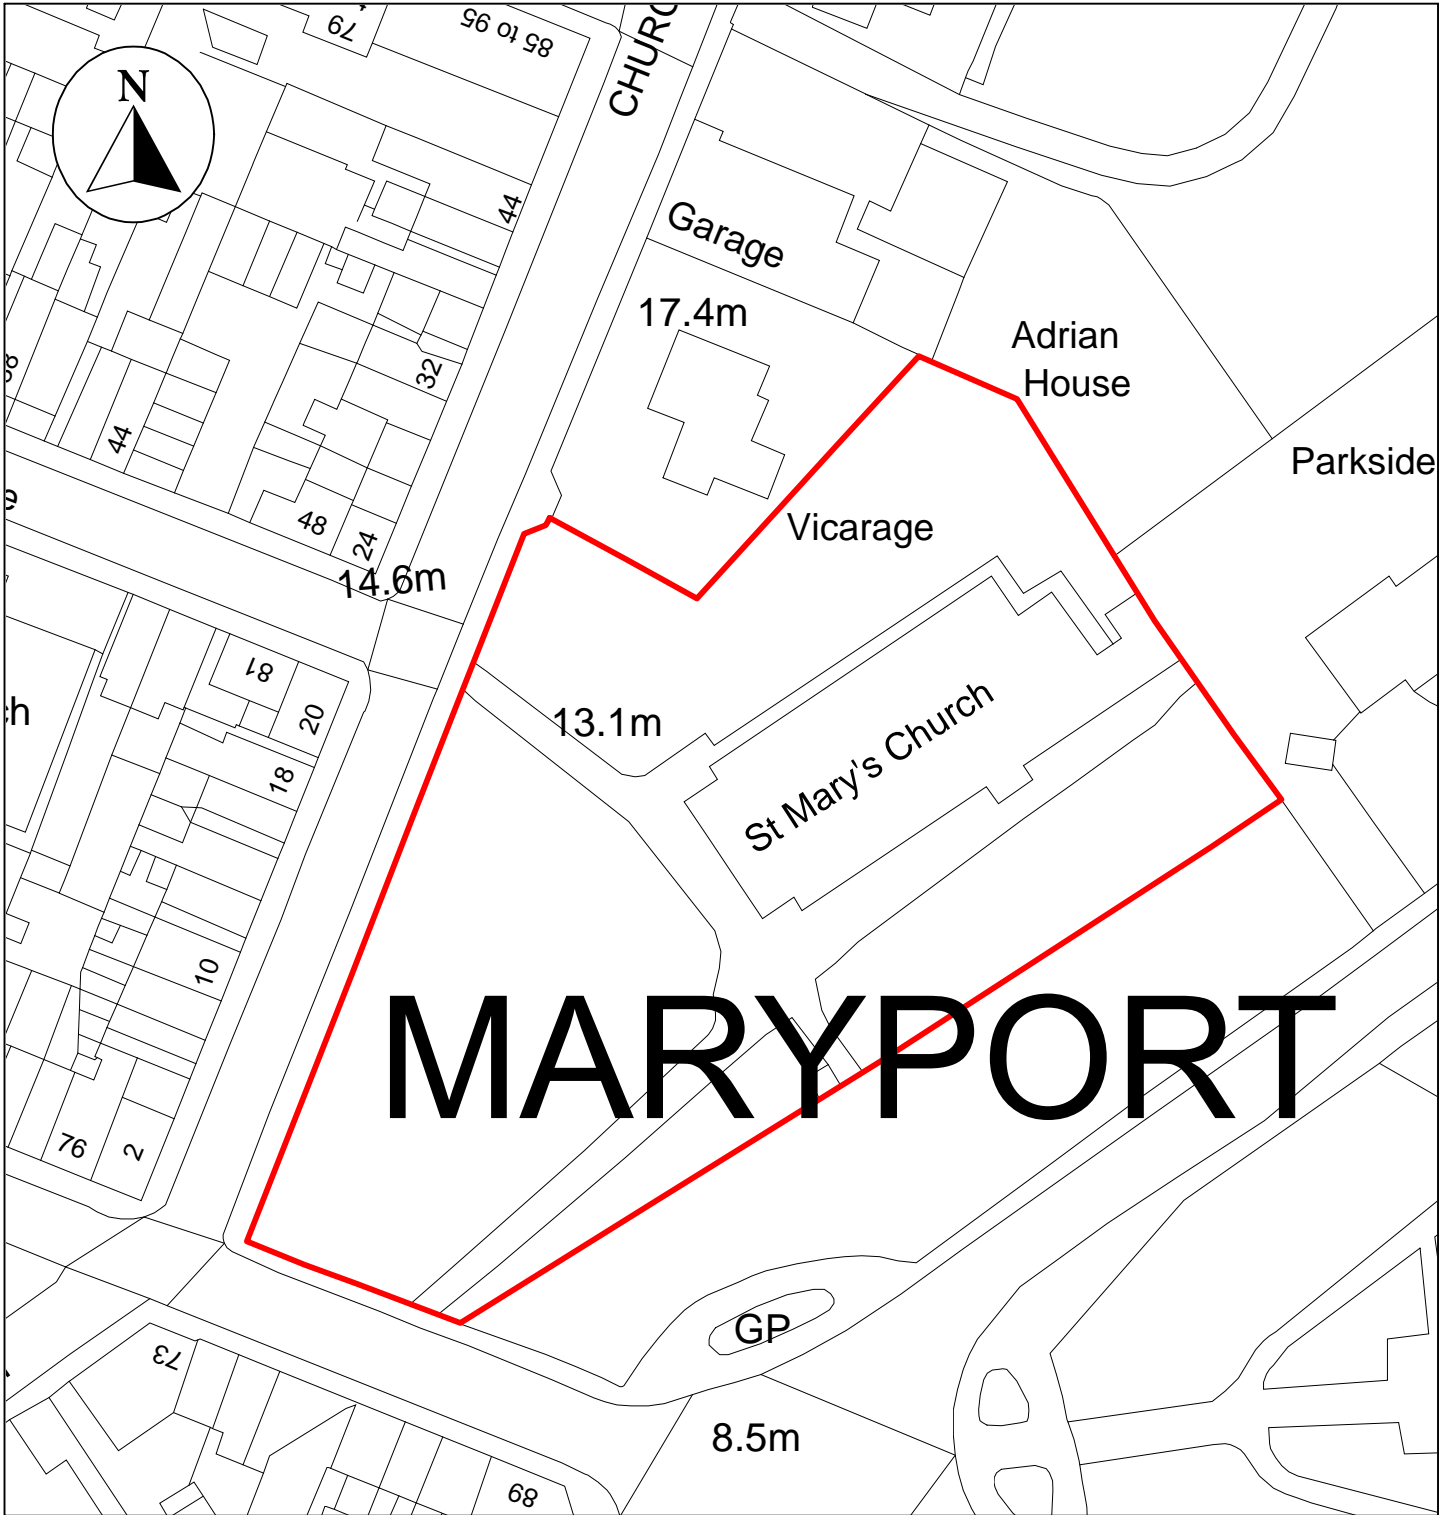

Public Space Protection Order Cumberland Council 2024

ANTI-SOCIAL BEHAVIOUR CRIME AND
POLICING ACT 2014

St Mary's Church, Maryport

Neighbourhoods
Education and Enforcement
Allerdale House
Workington
CA14 3YJ

Scale: 1 : 750
Date: February 2024

©crown copyright database rights 2024
ordnance survey AC0000861732